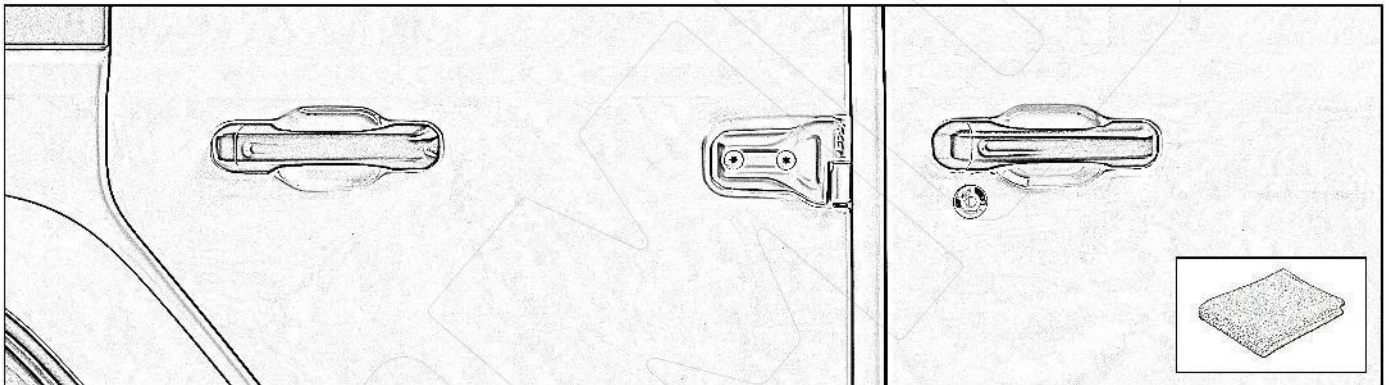

INSTALLATION DIRECTION

Compatible for Jeep Wrangler JL JT

1. Wipe the original handle clean with a towel