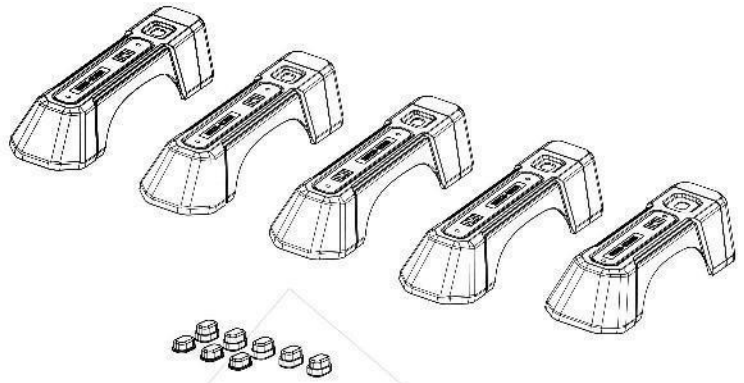

# INSTALLATION INSTRUCTION

## PRODUCT STRUCTURE

SKU: GDH-JW2-19730

Genesis Series:  
Door Handle

### PACKAGE LISTING

- 1.Door Handle \*5
- 2.High button \*5
- 3.Low button \*3