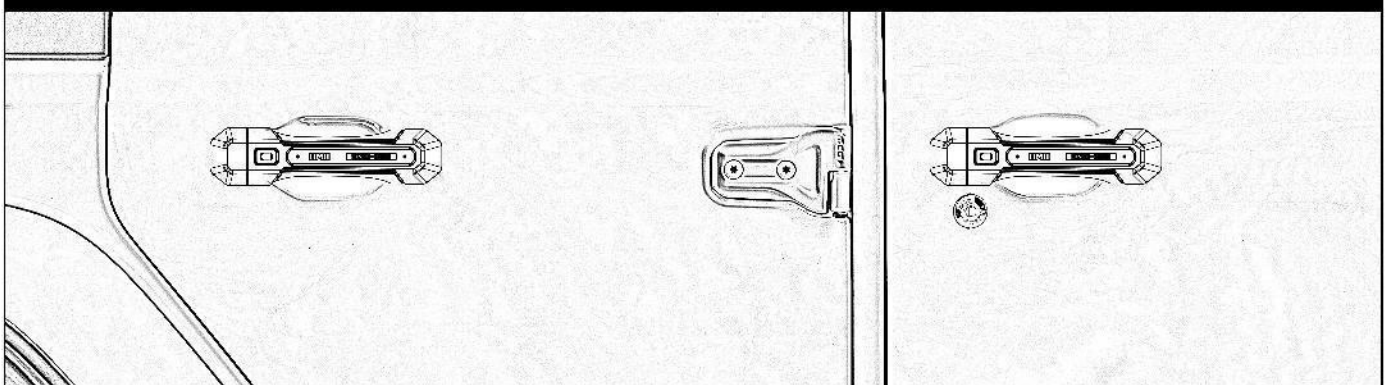

## INSTALLATION DIRECTION

Compatible for Jeep Wrangler JL

1. Wipe the original handle clean with a towel

2. Paste a new handle onto it, with a low button for those with buttons or a high button for those without buttons