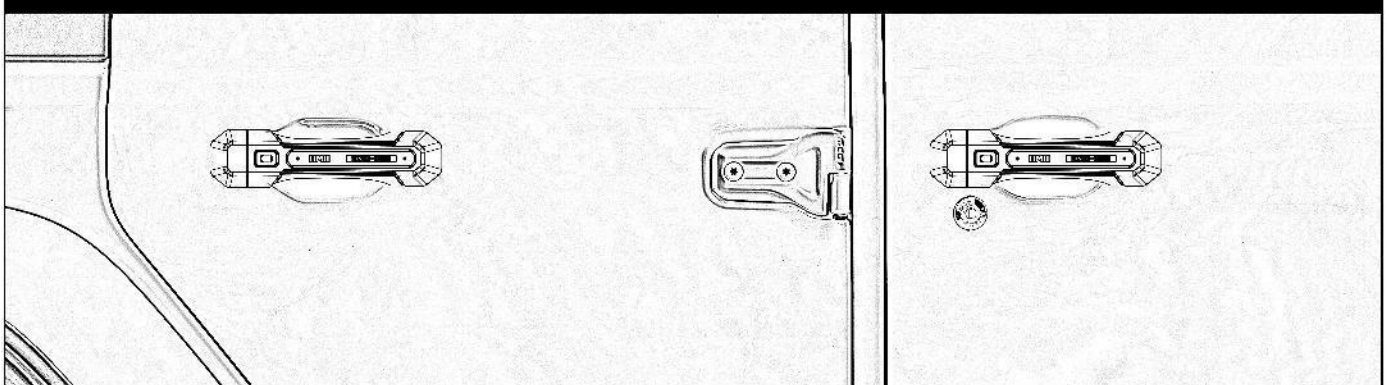

3. Installation completed