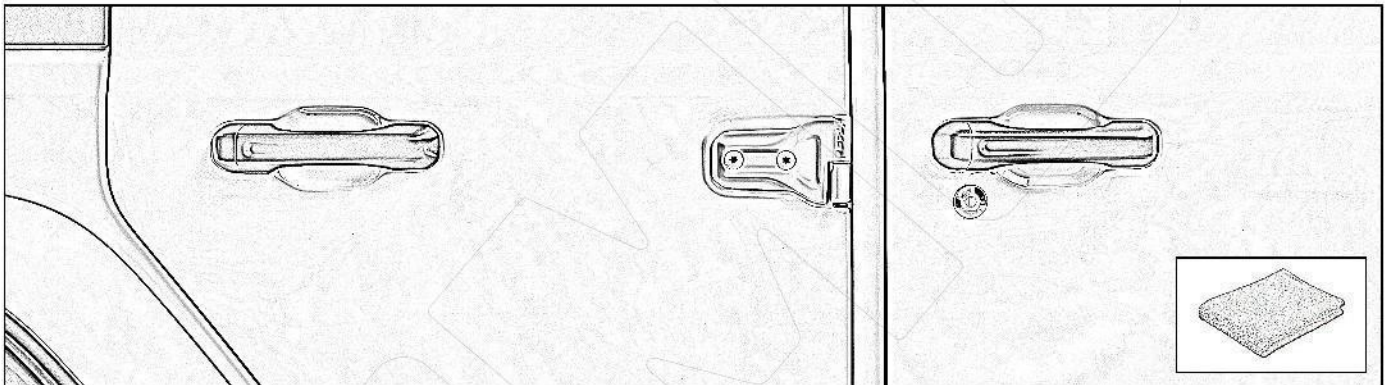

INSTALLATION DIRECTION

Compatible for Jeep Wrangler JL

1. Wipe the original handle clean with a towel