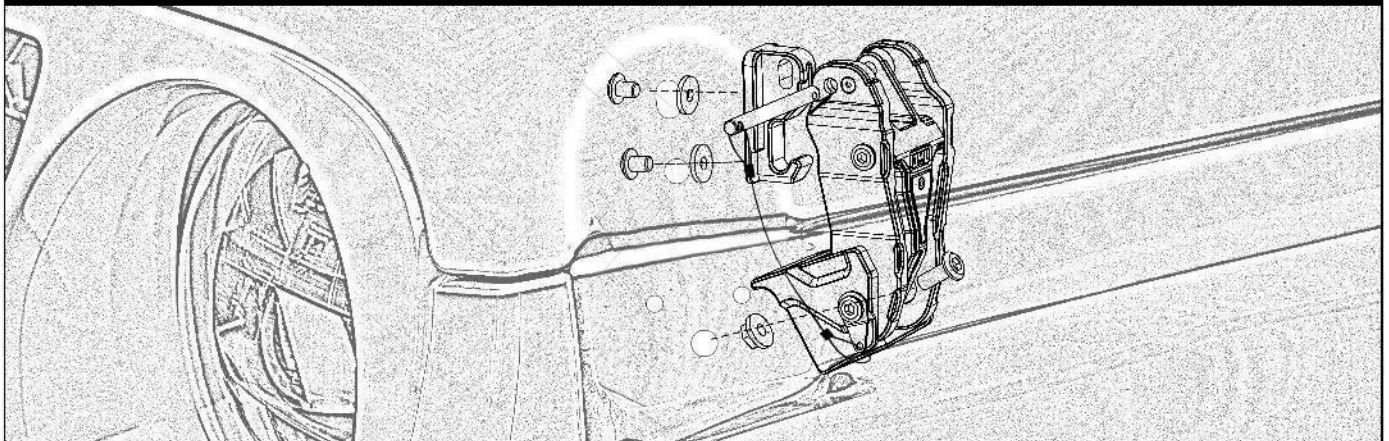

## INSTALLATION DIRECTION

1. Remove the original car hood lock

2. Install a new hood lock as shown in Picture 2

3. Installation completed