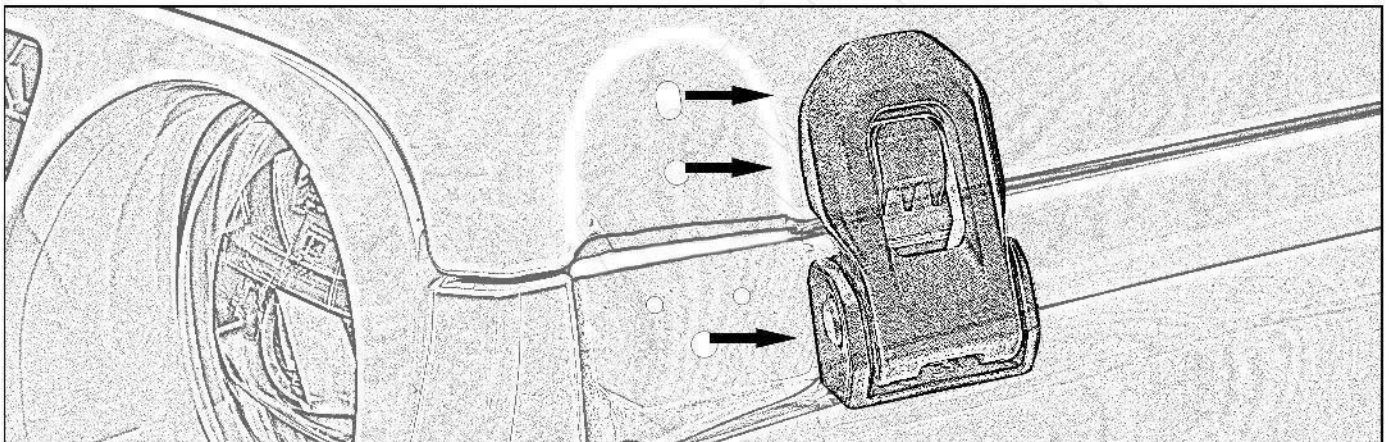

INSTALLATION DIRECTION

1. Remove the original car hood lock