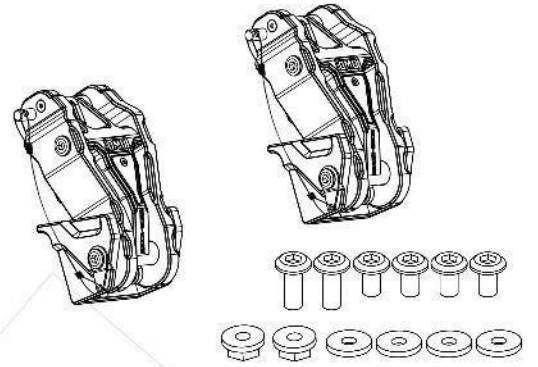

## Hood Lock

PACKAGE LISTING	3.Bolt M6x8mm *4
1.Hood Lock *2	4.Nut *2
2.Bolt M6x16mm *2	5.Spacer *4

Compatible for Jeep Wrangler JK

## Hood Lock

PACKAGE LISTING	3.Bolt M6x8mm *4
1.Hood Lock *2	4.Nut *2
2.Bolt M6x16mm *2	5.Spacer *4

Compatible for Jeep Wrangler JL JT

## INSTALLATION DIRECTION

1. Remove the original car hood lock

2. Install a new hood lock as shown in Picture 2

3. Installation completed